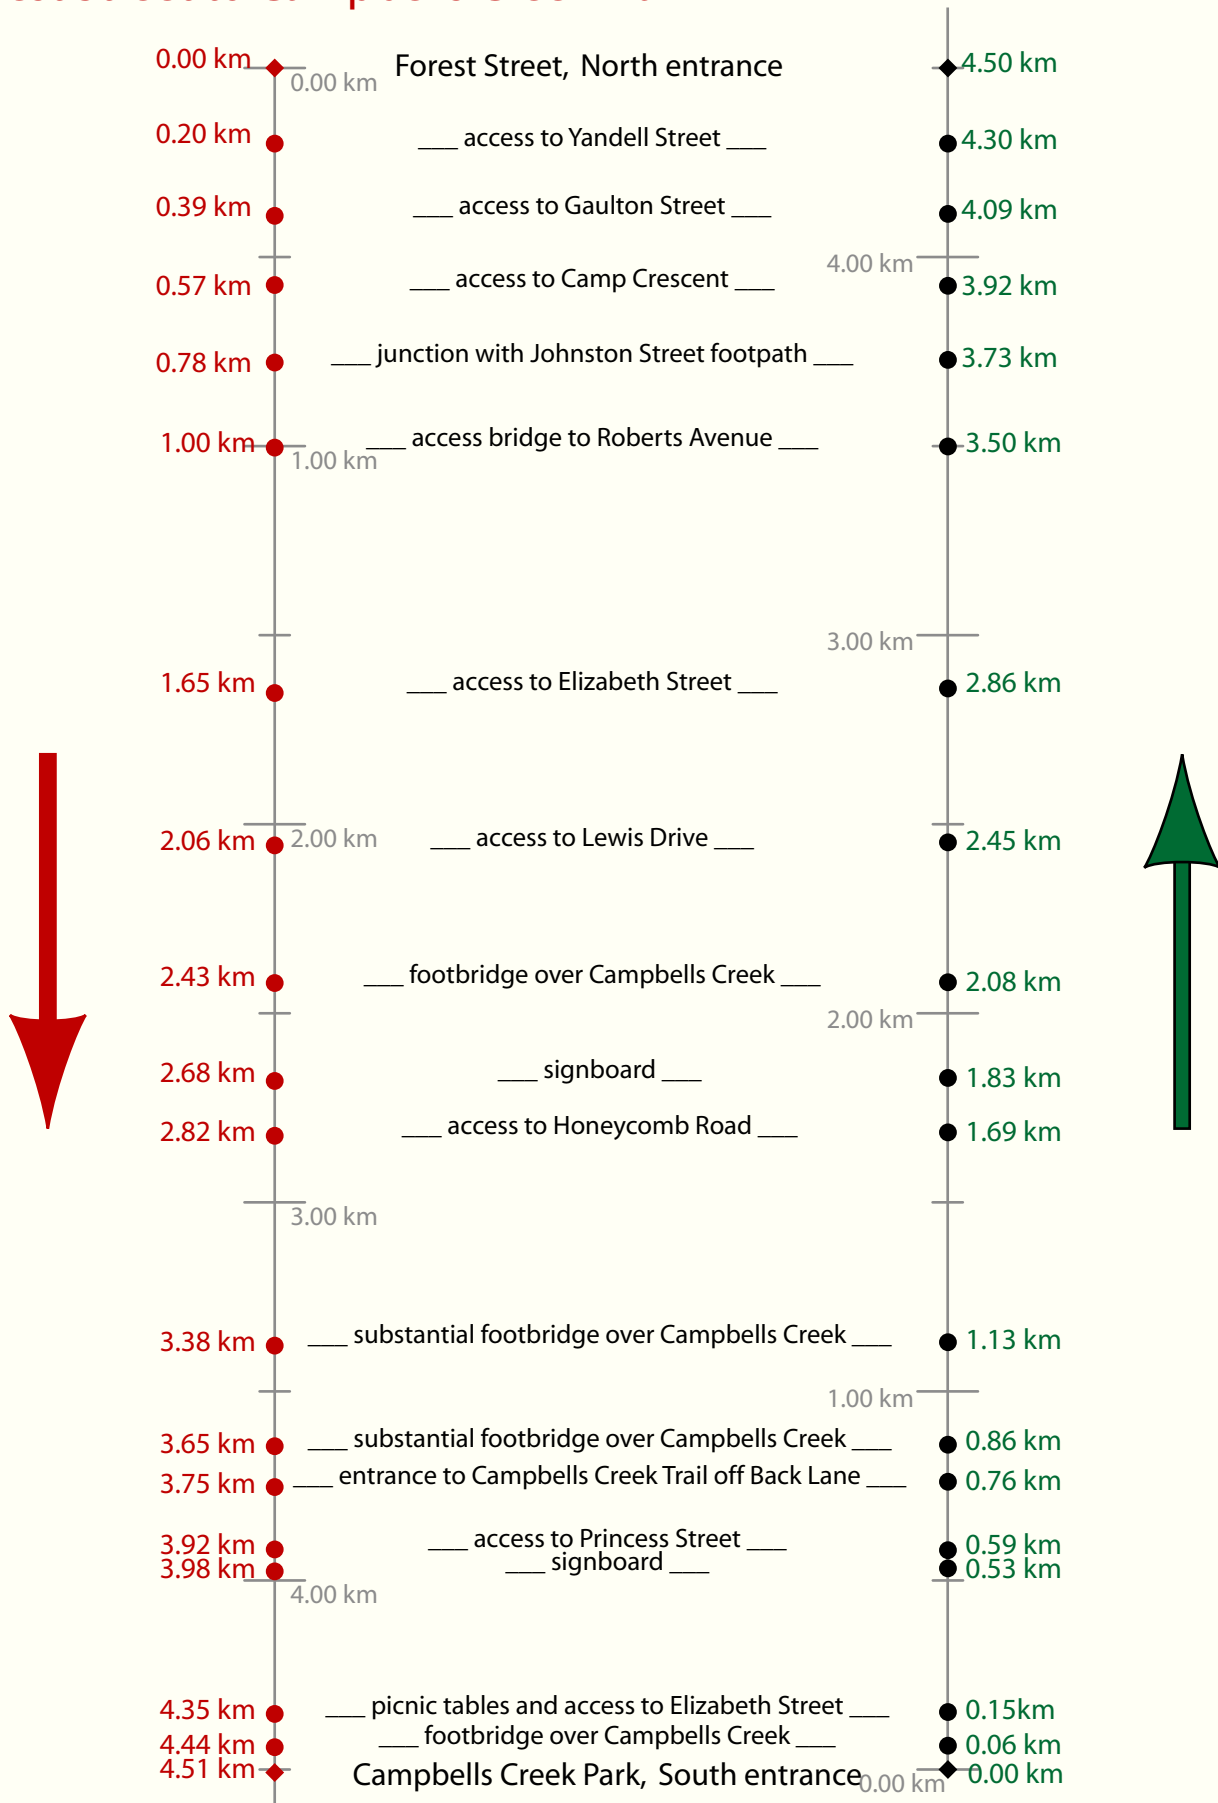

CAMPBELLS CREEK TRAIL

Forest Street to Campbells Creek Park

Campbells Creek Park to Forest Street

50 μ 16/04/2025

Cartography Community Mapping, CCM
<https://ccmaps.au> © CCM 14 April 2025