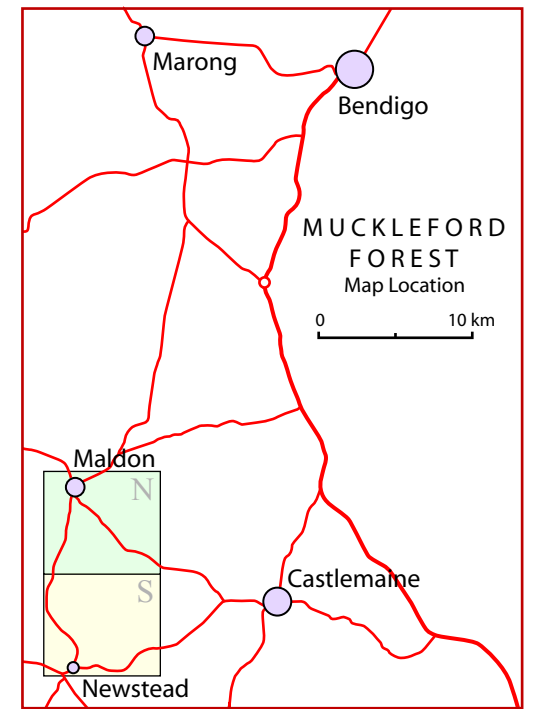

MUCKLEFORD FOREST WALKING TRACKS

South sheet of 2 sheets

- sealed road: major, other.....
- unsealed road, rough or restricted..
- railway: active, disused.....
- walking track: major, minor.....
- walking track: indistinct.....
- boundary, specific area.....
- contour, watercourse, dam.....
- gate(way), private property.....
- timber, built-up area.....
- notice board.....

datum – WGS 84 (equivalent to GDA 94 at this scale)
 zone – 55H grid – 1000 metre scale at A3 ~ 1:24,000
 example UTM reference –
 ford on Telecom Trk – 55H 24087 5894262